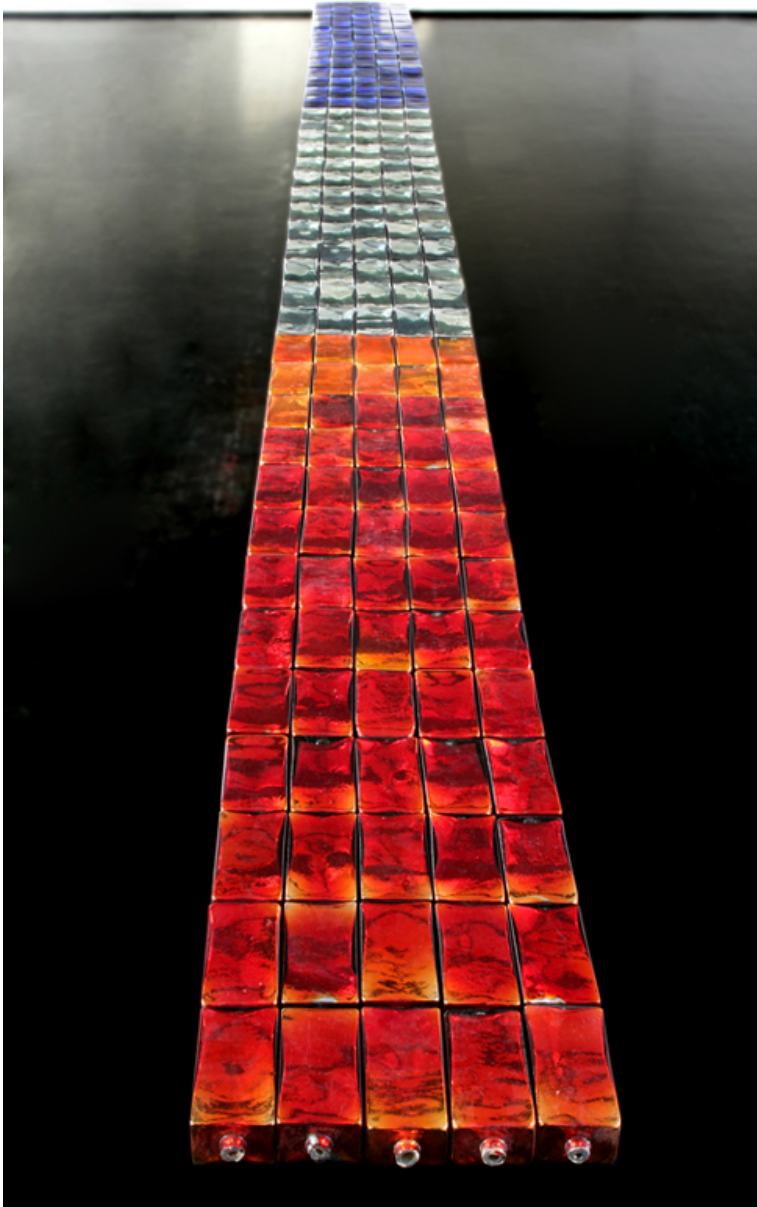

berezdivin • collection
espacio 1414

Pae White, *Stretched Flag*, 2007
Mirrored glass bricks
WHITPA-01